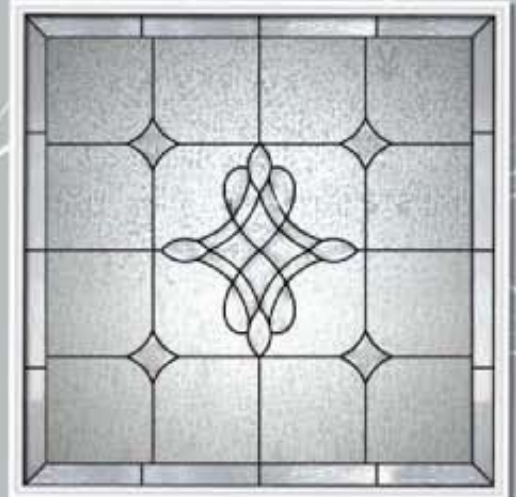

# Leaded Glass Overlays

*Our leaded glass is handmade using clear textured glass, beveled accents, and your choice of dark patina, zinc, or brass caming. The finished panel is applied over your existing insulated glass window, adding beauty without compromising energy efficiency. Our windows are available in a variety of standard sizes, and can be customized to fit your specific size or shape. Our leaded glass can be applied to wood or vinyl windows, completing any master bath.*

*Madison*

*Shiloh*

*Bowden*

*Prairie*

*Serenity*

*Kennesaw*