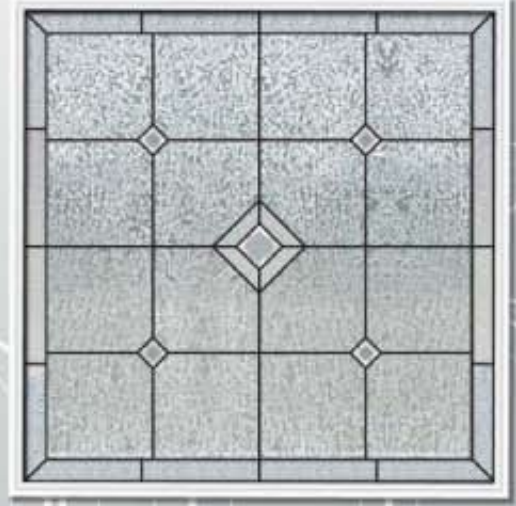

Leaded Glass Overlays

Our leaded glass is handmade using clear textured glass, beveled accents, and your choice of dark patina, zinc, or brass caming. The finished panel is applied over your existing insulated glass window, adding beauty without compromising energy efficiency. Our windows are available in a variety of standard sizes, and can be customized to fit your specific size or shape. Our leaded glass can be applied to wood or vinyl windows, completing any master bath.

Shiloh