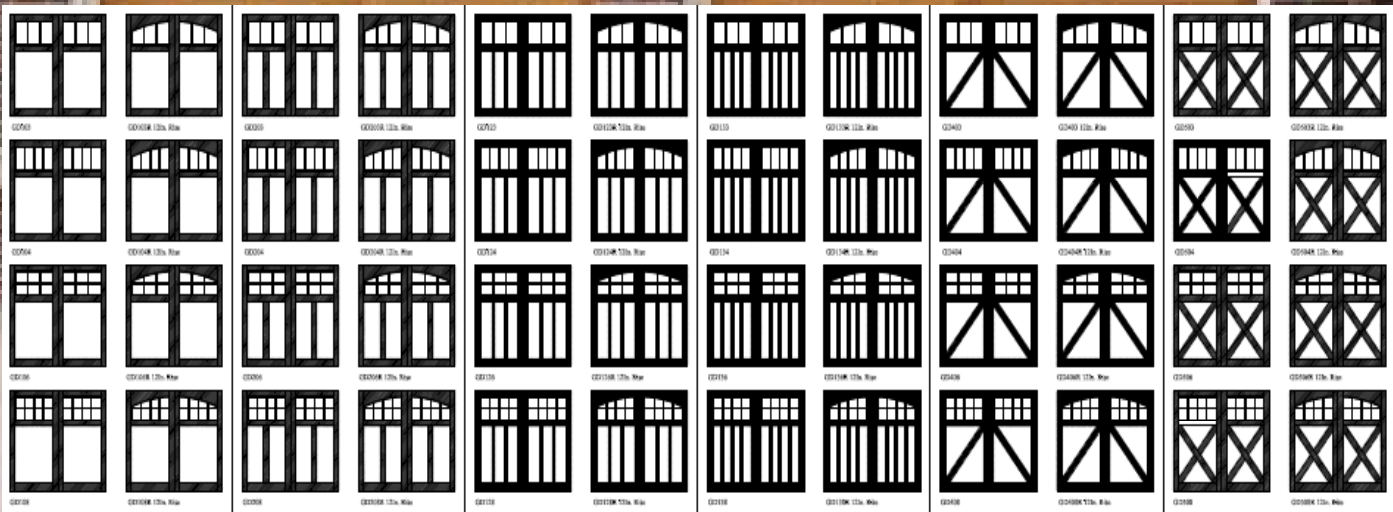

Carriage Garage Doors

from Robert Bowden, Inc.

Robert Bowden Inc. will build a Custom Wood Garage door that even the most highly trained craftsman would love, Why is that? Because we ONLY have highly trained craftsman building them. We take pride in everything we build. Each door is custom built to fit any architect or homeowners needs.

See our carriage garage door selection at:
<http://www.robertbowden.com/products/garage-doors/wood>