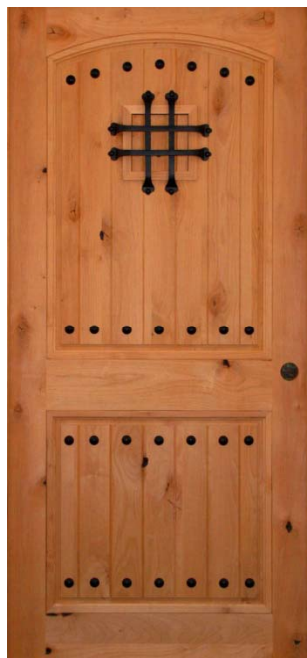

# Decorative Wood Entry Doors

All doors shown available as 3'0x6'8

All doors Meranti mahogany except as noted

HTC400

HTC500

5 Lite 4 Panel

4 Lite 2 Panel  
Baton Rouge

Torino Iron 1 Lite

V-Groove Knotty Alder  
with speakeasy and  
clavos

2 Panel Arch V-Groove

9 Lite Marginal  
(Prairie)

Center Arch Panel  
"Bullet"

Center Arch WinterLake  
"Bullet"

Elliptical "Football"  
Shown as a pair

Half Round  
Shown and usually sold as a pair

Six Panel  
Available with or without  
raised moulding

Fan Light  
Scottsdale