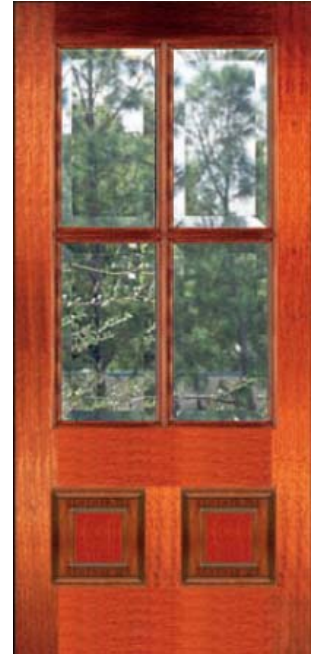

Decorative Wood Entry Doors

All doors shown available as 3'0x6'8 door only
All doors Meranti mahogany except as noted
Updated 3-15-2012

Craftsman 4 Lt Bev

Craftsman 8 Lt Bev
(Dentil Shelf is extra charge)

5 Lite Bev 4 Panel

4 Lite Bev 2 Panel

Torino Iron 1 Lite

V-Groove Knotty Alder
with speakeasy and
clavos

2 Panel Arch V-Groove

9 Lite Bev Marginal
(Prairie)

Center Arch Panel
"Bullet"

Six Panel
Available with or without
raised moulding

Fan Light
Scottsdale

* Available in 8'0

** Available in 8'0 but only as $\frac{3}{4}$ Lite with Raised panel below