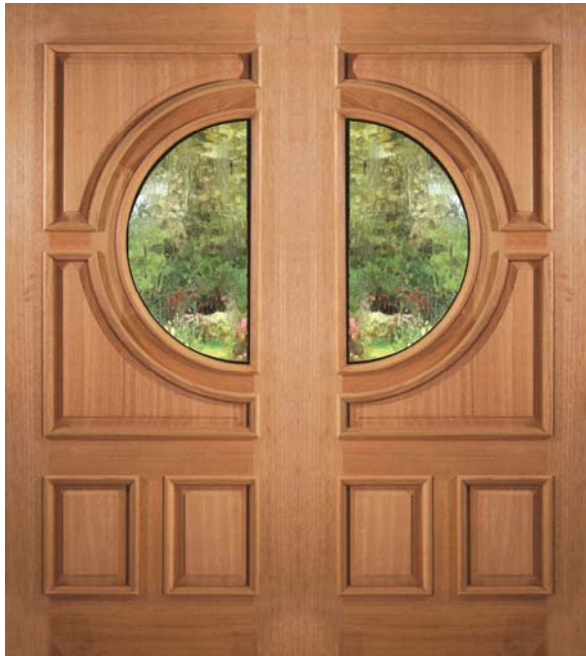

# Decorative Wood Entry Doors

All doors shown available as 3'0x6'8

All doors Meranti mahogany except as noted

HTC400

HTC500

5 Lite 4 Panel

4 Lite 2 Panel  
Baton Rouge

Torino Iron 1 Lite

V-Groove Knotty Alder  
with speakeasy and  
clavos

2 Panel Arch V-Groove

9 Lite Marginal  
(Prairie)

Center Arch Panel  
"Bullet"

Center Arch WinterLake  
"Bullet"

Elliptical "Football"  
Shown as a pair

Half Round  
Shown and usually sold as a pair