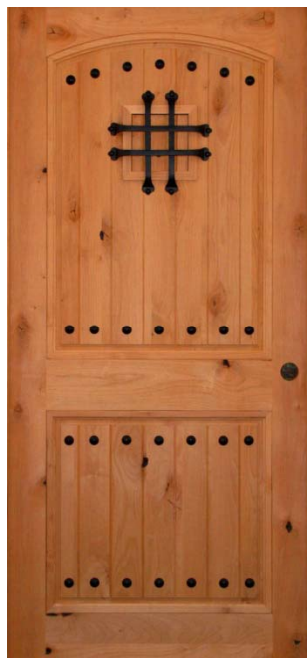

Decorative Wood Entry Doors

All doors shown available as 3'0x6'8 door only
All doors Meranti mahogany except as noted
Updated 3-15-2012

Craftsman 4 Lt Bev

Craftsman 8 Lt Bev
(Dentil Shelf is extra charge)

5 Lite Bev 4 Panel

4 Lite Bev 2 Panel

Torino Iron 1 Lite

V-Groove Knotty Alder
with speakeasy and
clavos

2 Panel Arch V-Groove

9 Lite Bev Marginal
(Prairie)

Center Arch Panel
"Bullet"

Six Panel
Available with or without
raised moulding

Fan Light
Scottsdale

* Available in 8'0

** Available in 8'0 but only as $\frac{3}{4}$ Lite with Raised panel below